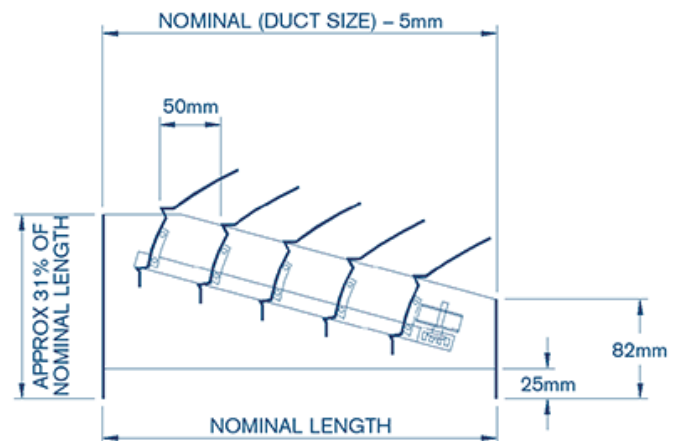

S W Hart & Co ®

MAKE HART MODEL SSD

Stream Splitter Damper

FEATURES :

- ⊙ Manual adjustment of blades to control air flow
- ⊙ Steel construction
- ⊙ Standard finish in matt black

INSTALLATION :

- ⊙ Register
- ⊙ Grille
- ⊙ Diffuser

DIMENSION :

SSD – STANDARD SIZES :

- ⊙ Made to order in 50mm increments